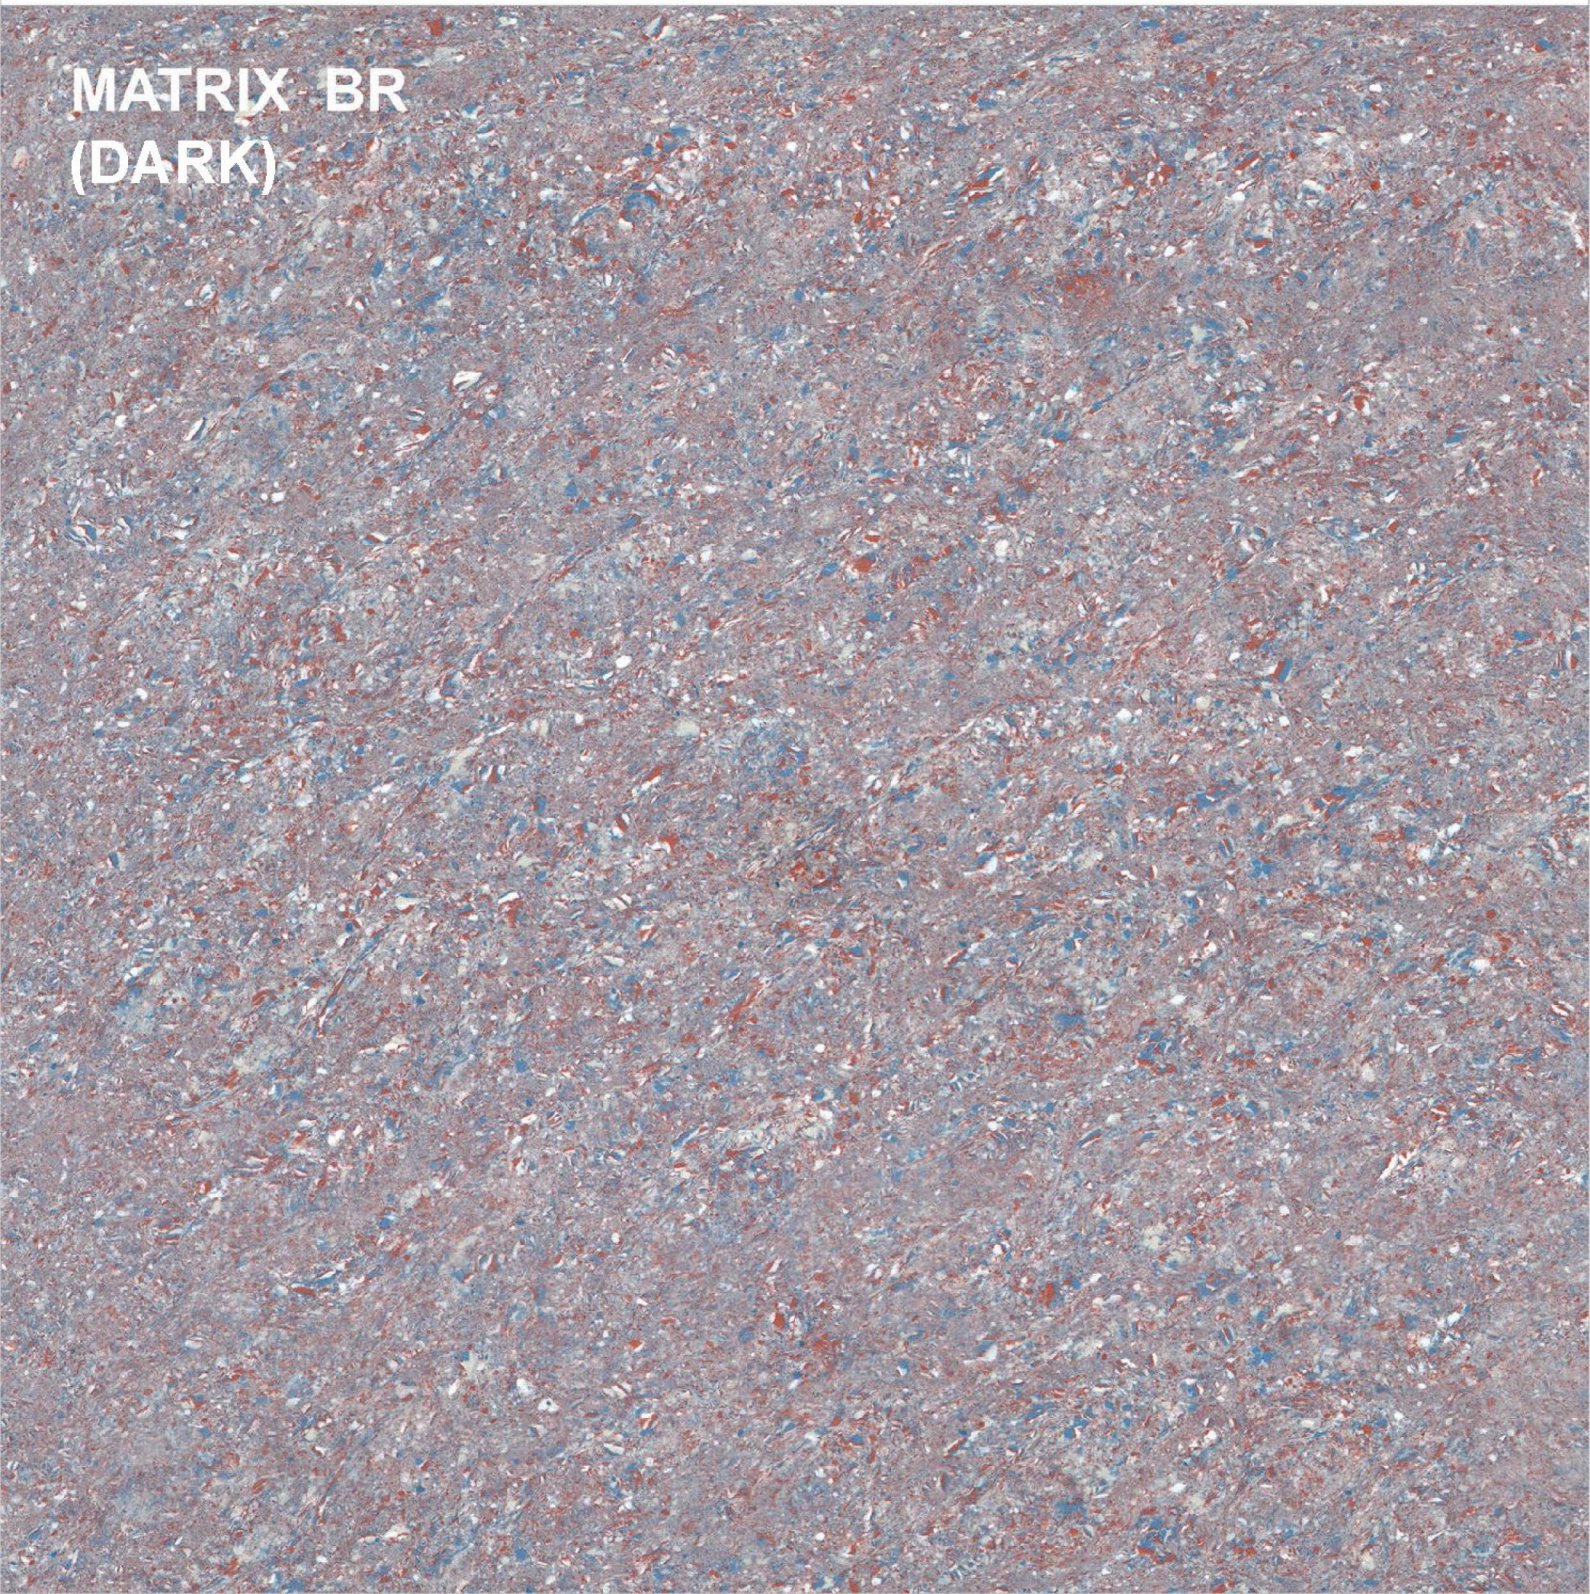

**MATRIX BR
(DARK)**