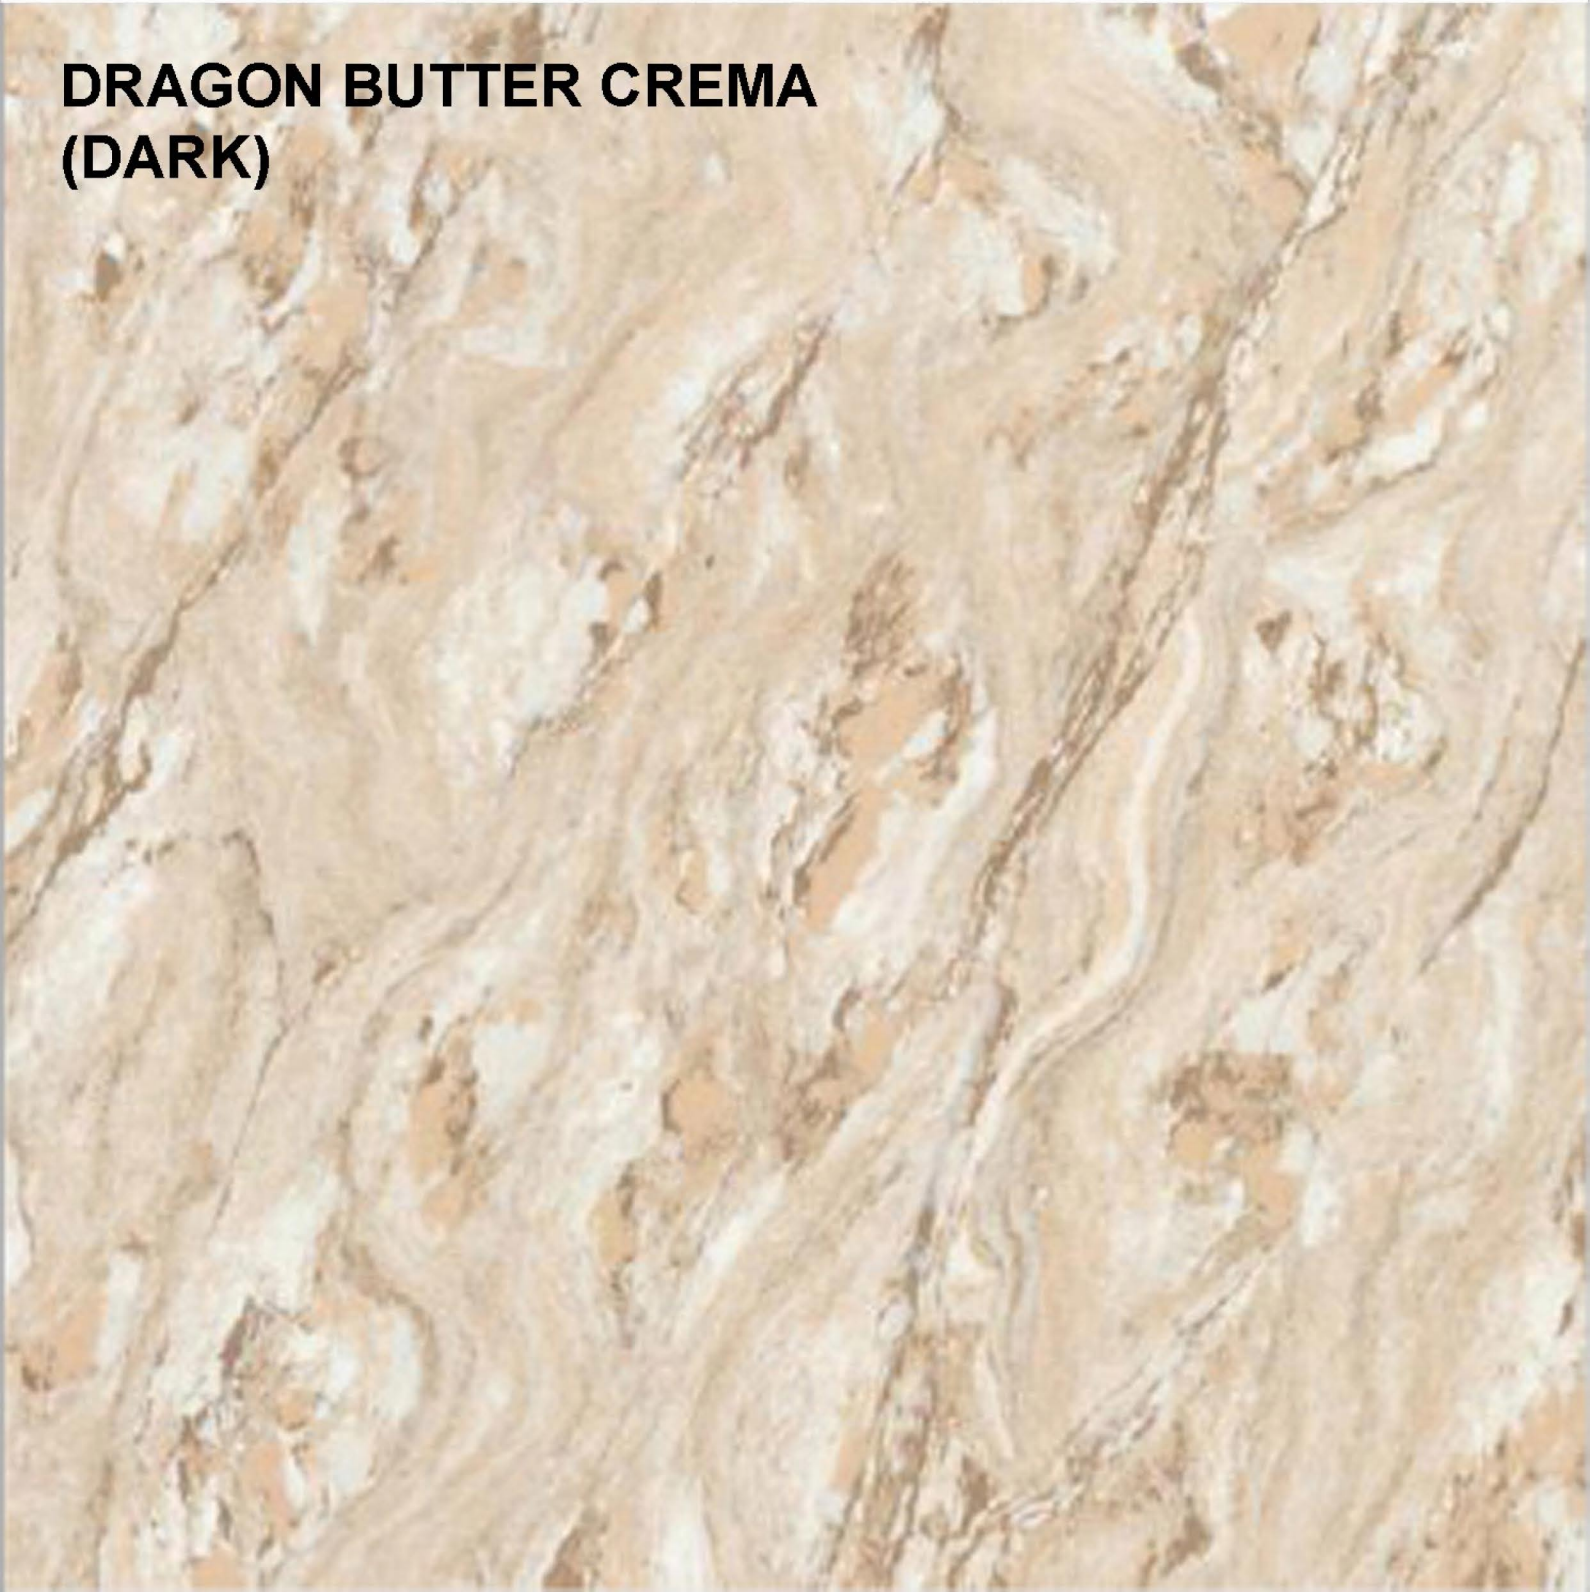

**DRAGON BUTTER CREMA
(DARK)**